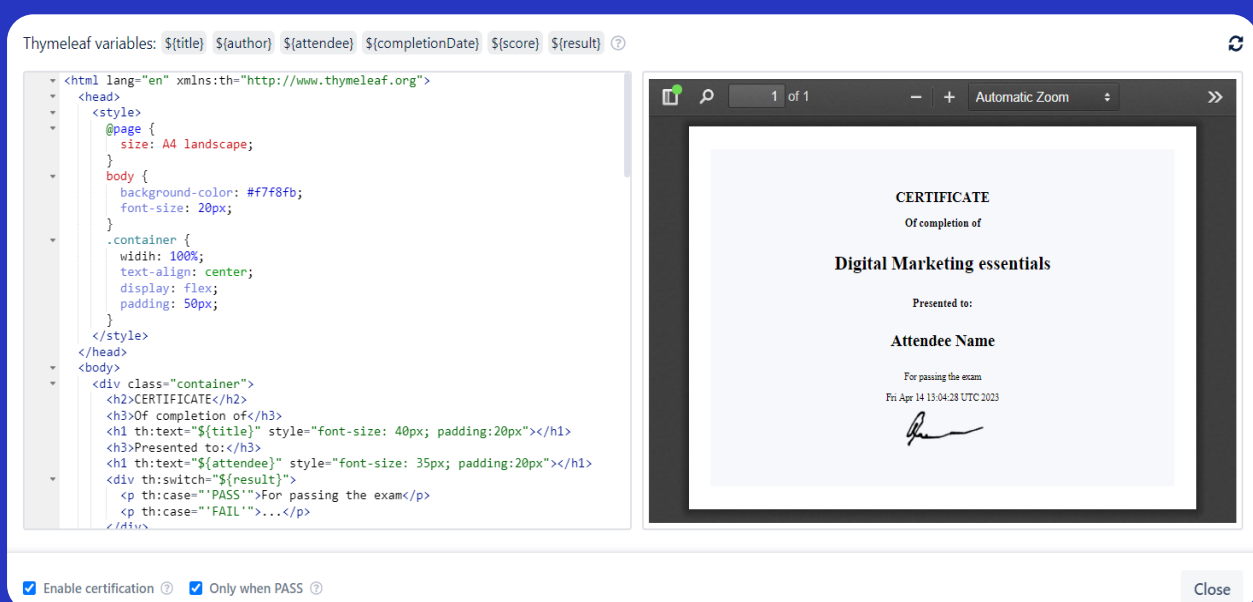

Enable the “certification” for exams

Grant Confluence users certifications when passing exams.