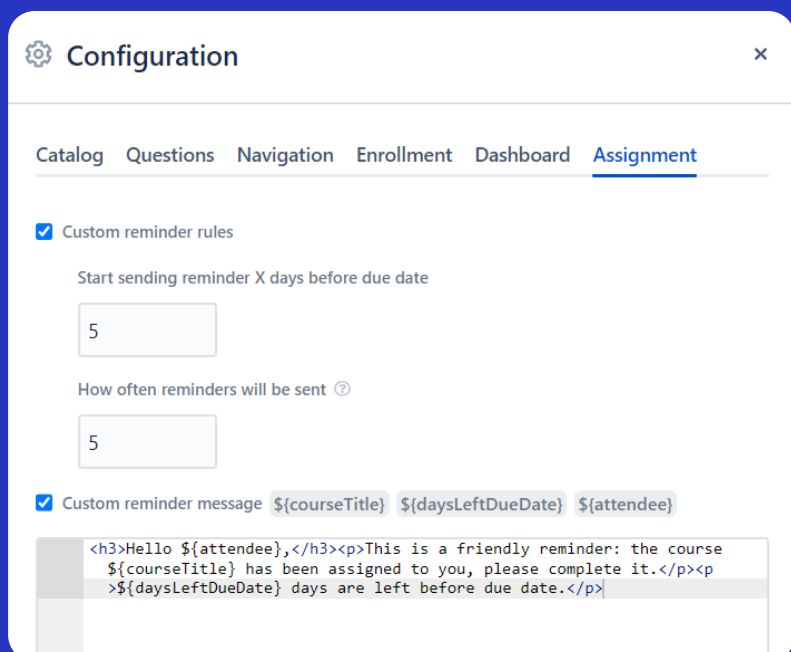

“Customize” the assignment rules and reminders

Set when to start sending assignment reminders and how often they will be sent.