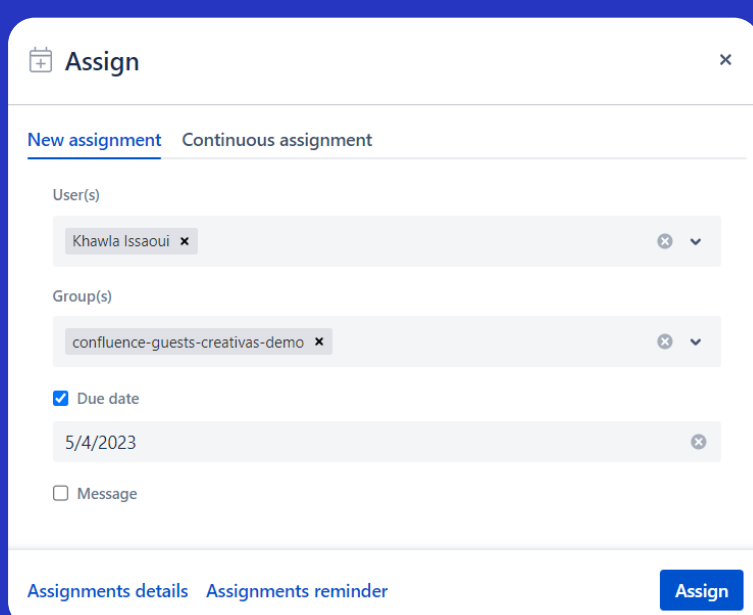

Use the “New assignment” for users/groups

Assign courses & exams to Confluence users, groups and guest users.