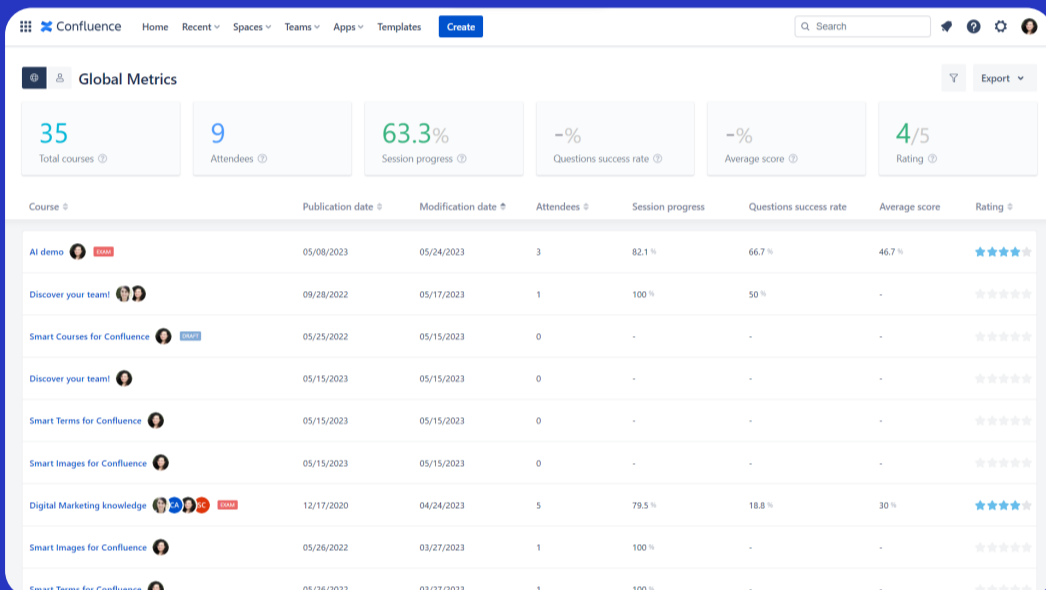

Track the **learning curve** of attendees

Track the users' sessions on three levels: Globally, per course and per user.

Use the “Global Metrics”

Gain insights across all courses by reviewing and exporting global metrics.

Use the “Course Metrics”

Analyze detailed analytics per course and track learner session progress & score.

Use the “User Dashboard”

Gain deeper insights into Confluence user engagement in Smart Courses.