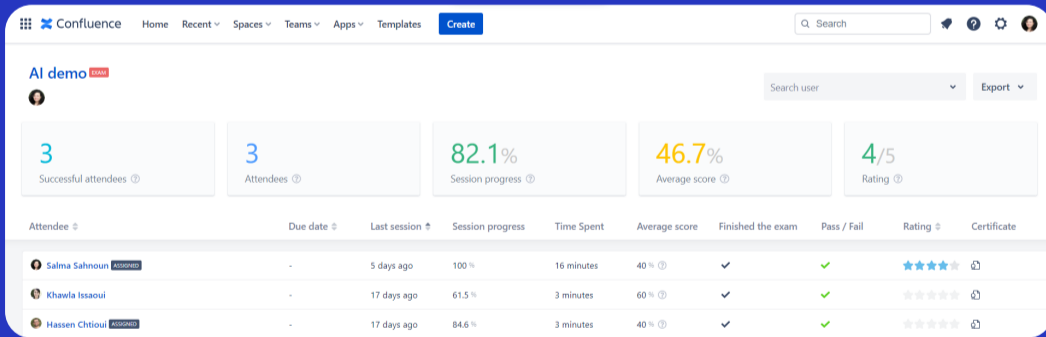

Track the **learning curve** of attendees

Track the users' sessions on three levels: Globally, per course and per user.

Use the “Global Metrics”

Gain insights across all courses by reviewing and exporting global metrics.

Use the “Course Metrics”

Analyze detailed analytics per course and track learner session progress & score.

Use the “User Dashboard”

Gain deeper insights into Confluence user engagement in Smart Courses.